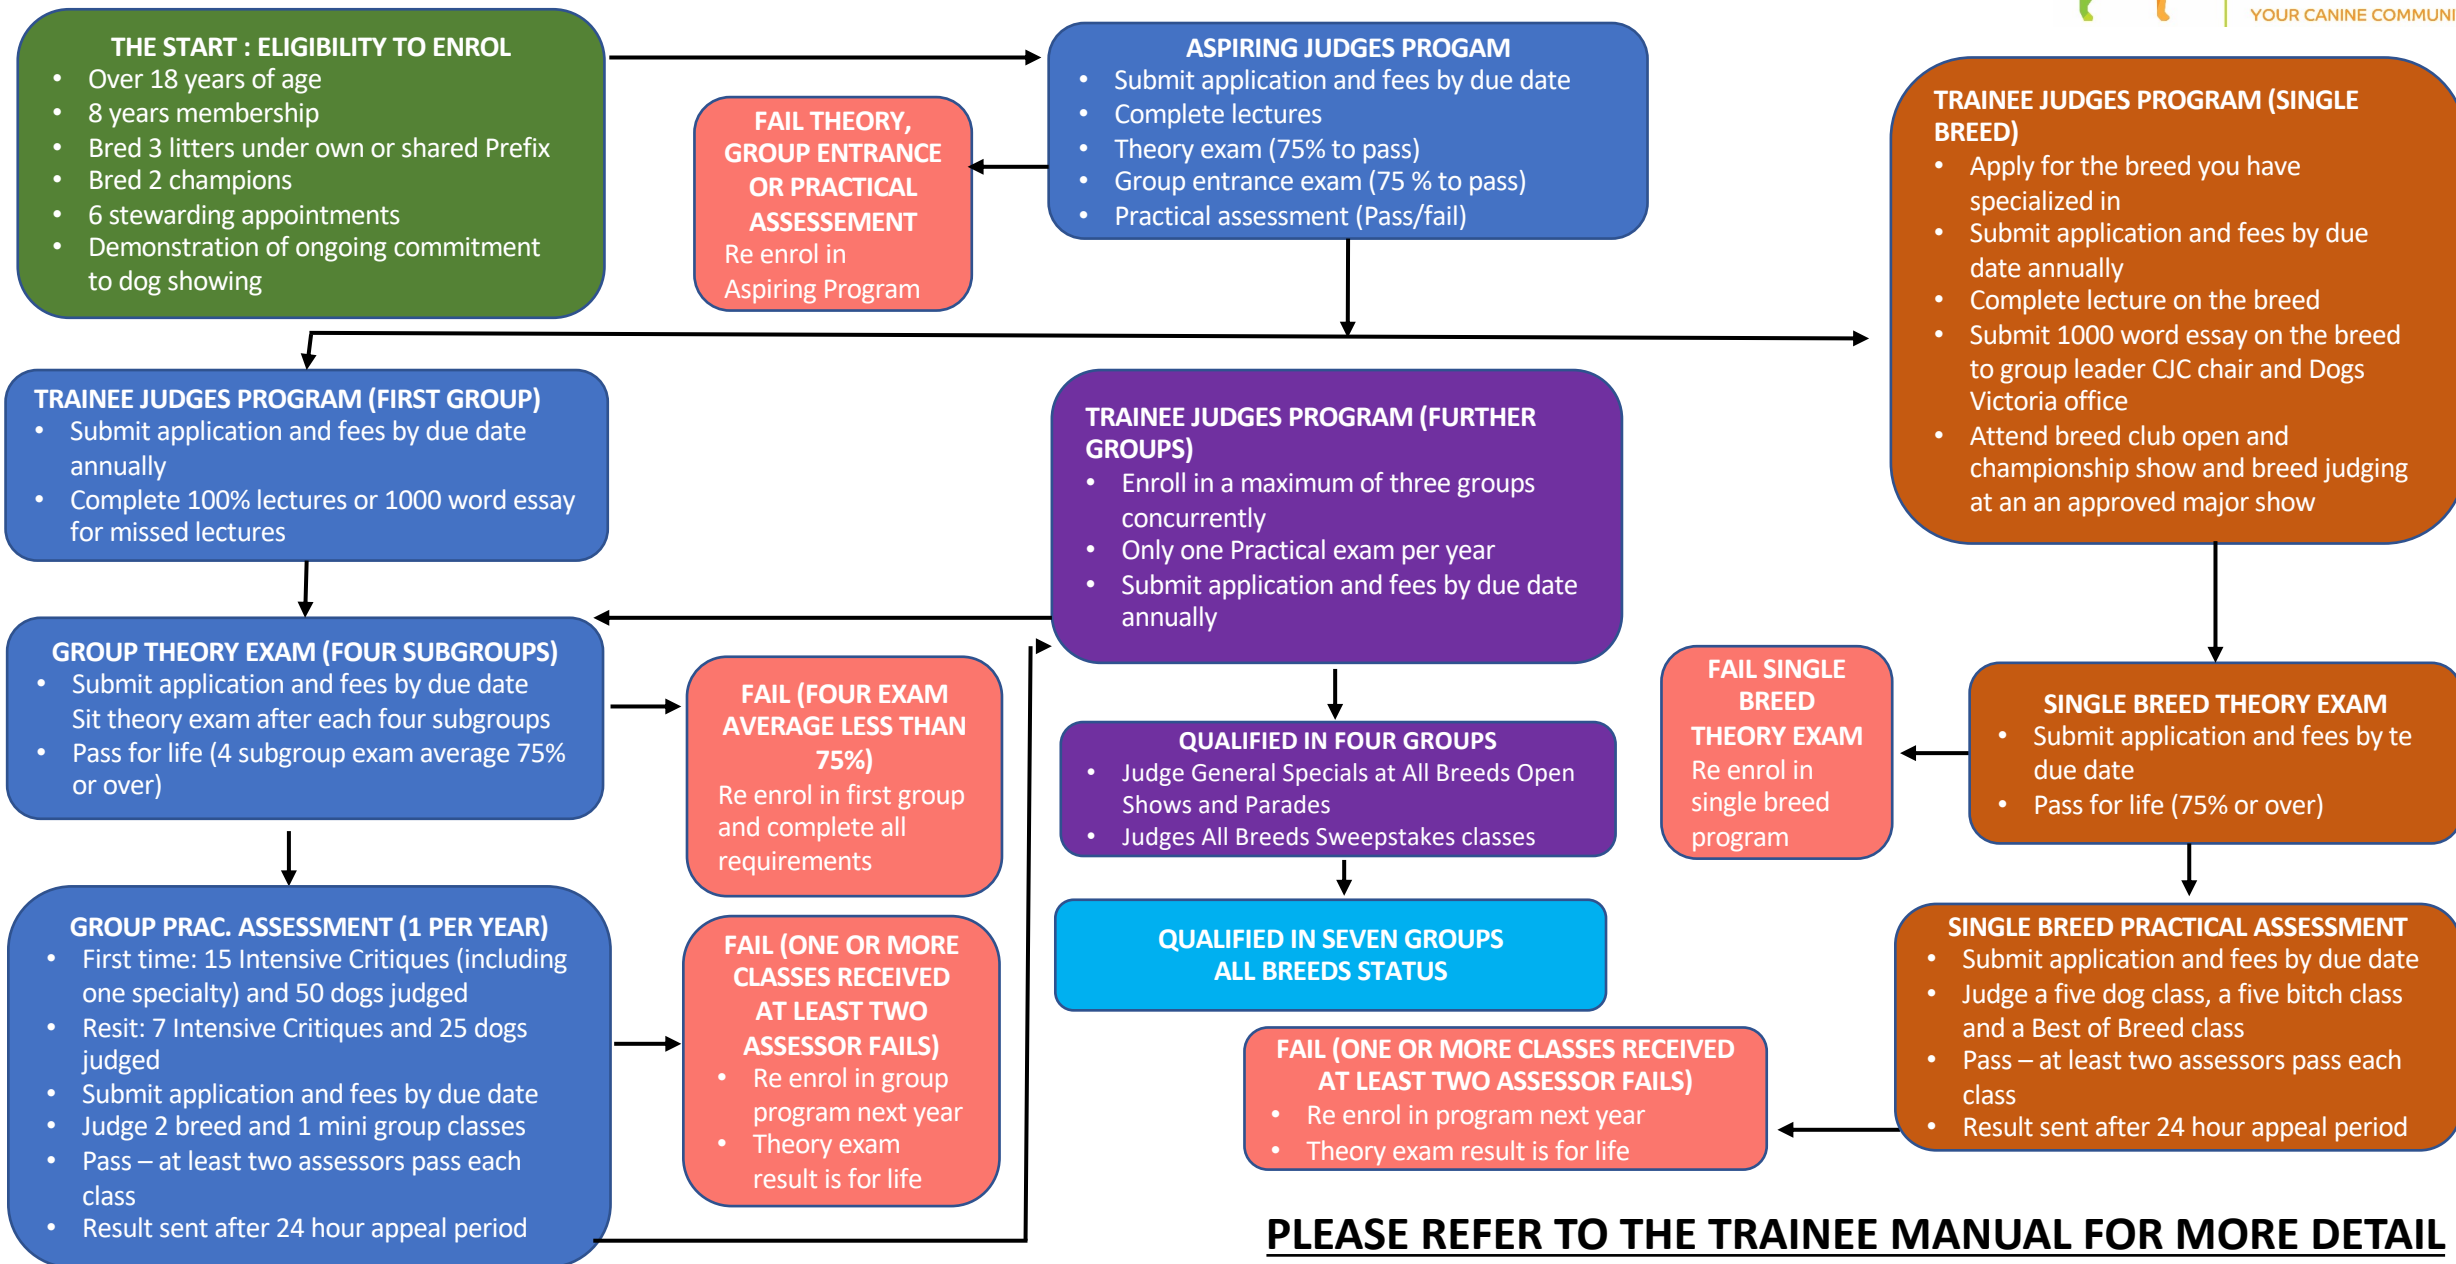

DOGS VICTORIA – CONFORMATION JUDGES TRAINING PROCESS CHART

PLEASE REFER TO THE TRAINEE MANUAL FOR MORE DETAIL