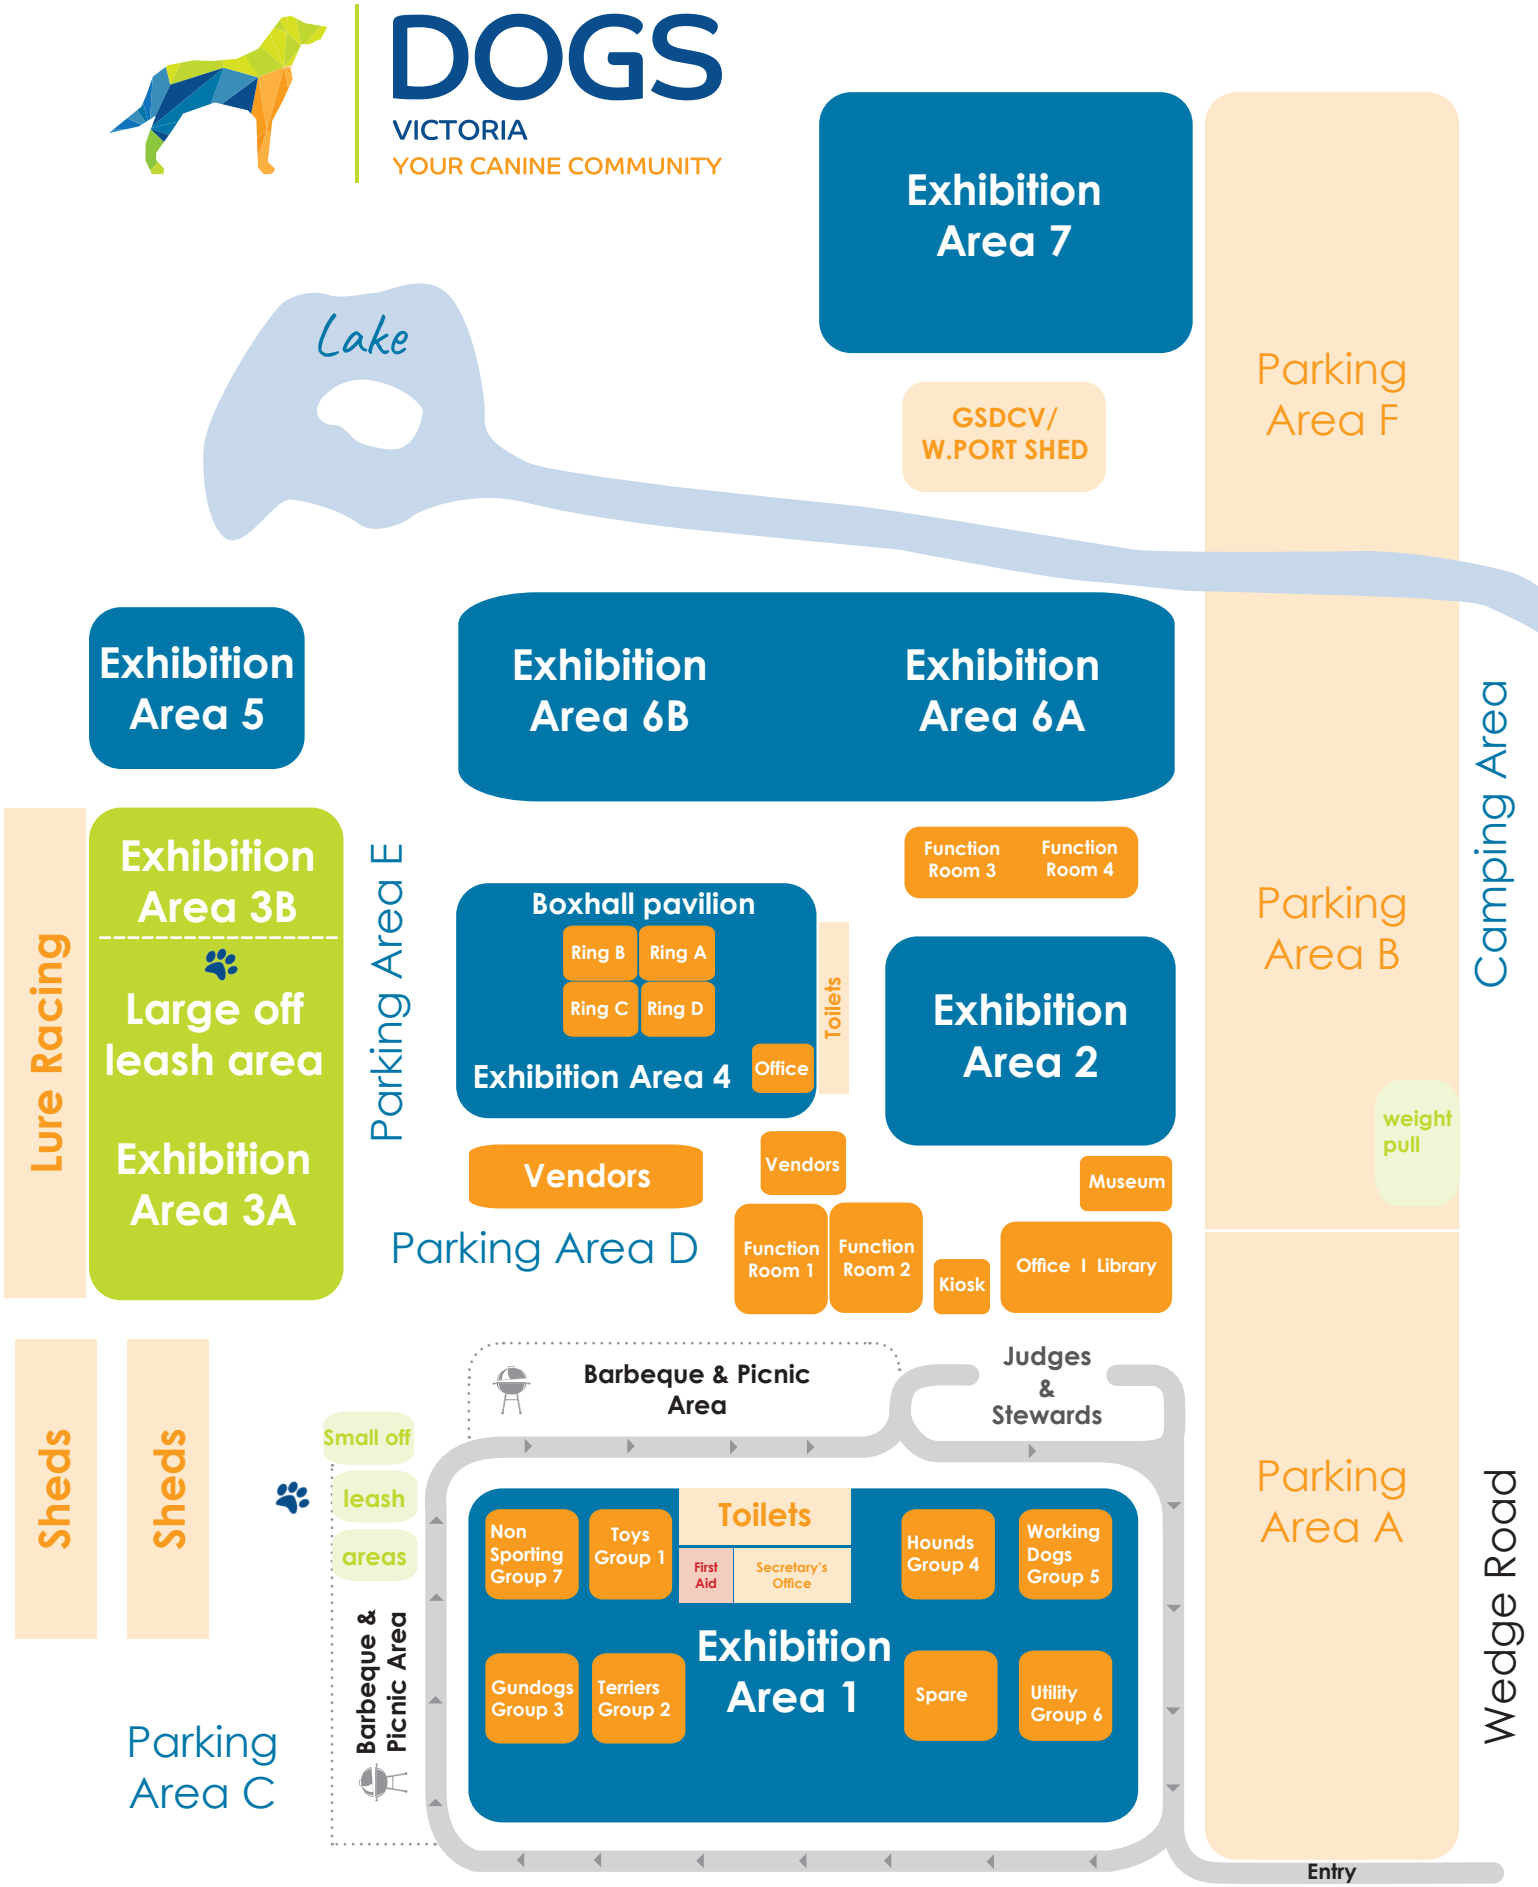

CAMPING AT KCC PARK & BULLA EXHIBITION CENTRE

Dogs Victoria's grounds at KCC Park and the Bulla Exhibition Centre are not official camping grounds and as such the following will apply if you choose to camp at either venue.

DOGS
VICTORIA
YOUR CANINE COMMUNITY

- Only fully self contained mobile homes or caravans are permitted for use when camping at KCC Park or the Bulla Exhibition Centre.
- Camping in tents is strictly prohibited.
- There are no showers located at either site.
- Camp sites are restricted to designated areas only. Maps are included here for your reference.
- Whilst there are some public toilets available at both venues, they are not located near the camping area and are closed outside of event and office hours.
- Booking confirmation must be obtained by Dogs Victoria prior to your stay. This booking confirmation must be shown to Dogs Victoria representatives if requested upon arrival.
- All bookings are non refundable.
- Only members of Dogs Australia state bodies are permitted to camp.
- Dogs Victoria reserves the right to decline camping requests if there is an overflow in bookings.

**\$17.50
PER
NIGHT**

Bookings and payment must be made via the Dogs Victoria office prior to arrival date

events@dogsvictoria.org.au | 9788 2500

DOGS
VICTORIA
YOUR CANINE COMMUNITY

KCC Park, 655 Westernport Highway (Dandenong Hastings Road), Skye

Bulla Exhibition Centre, 5 Uniting Lane, Bulla