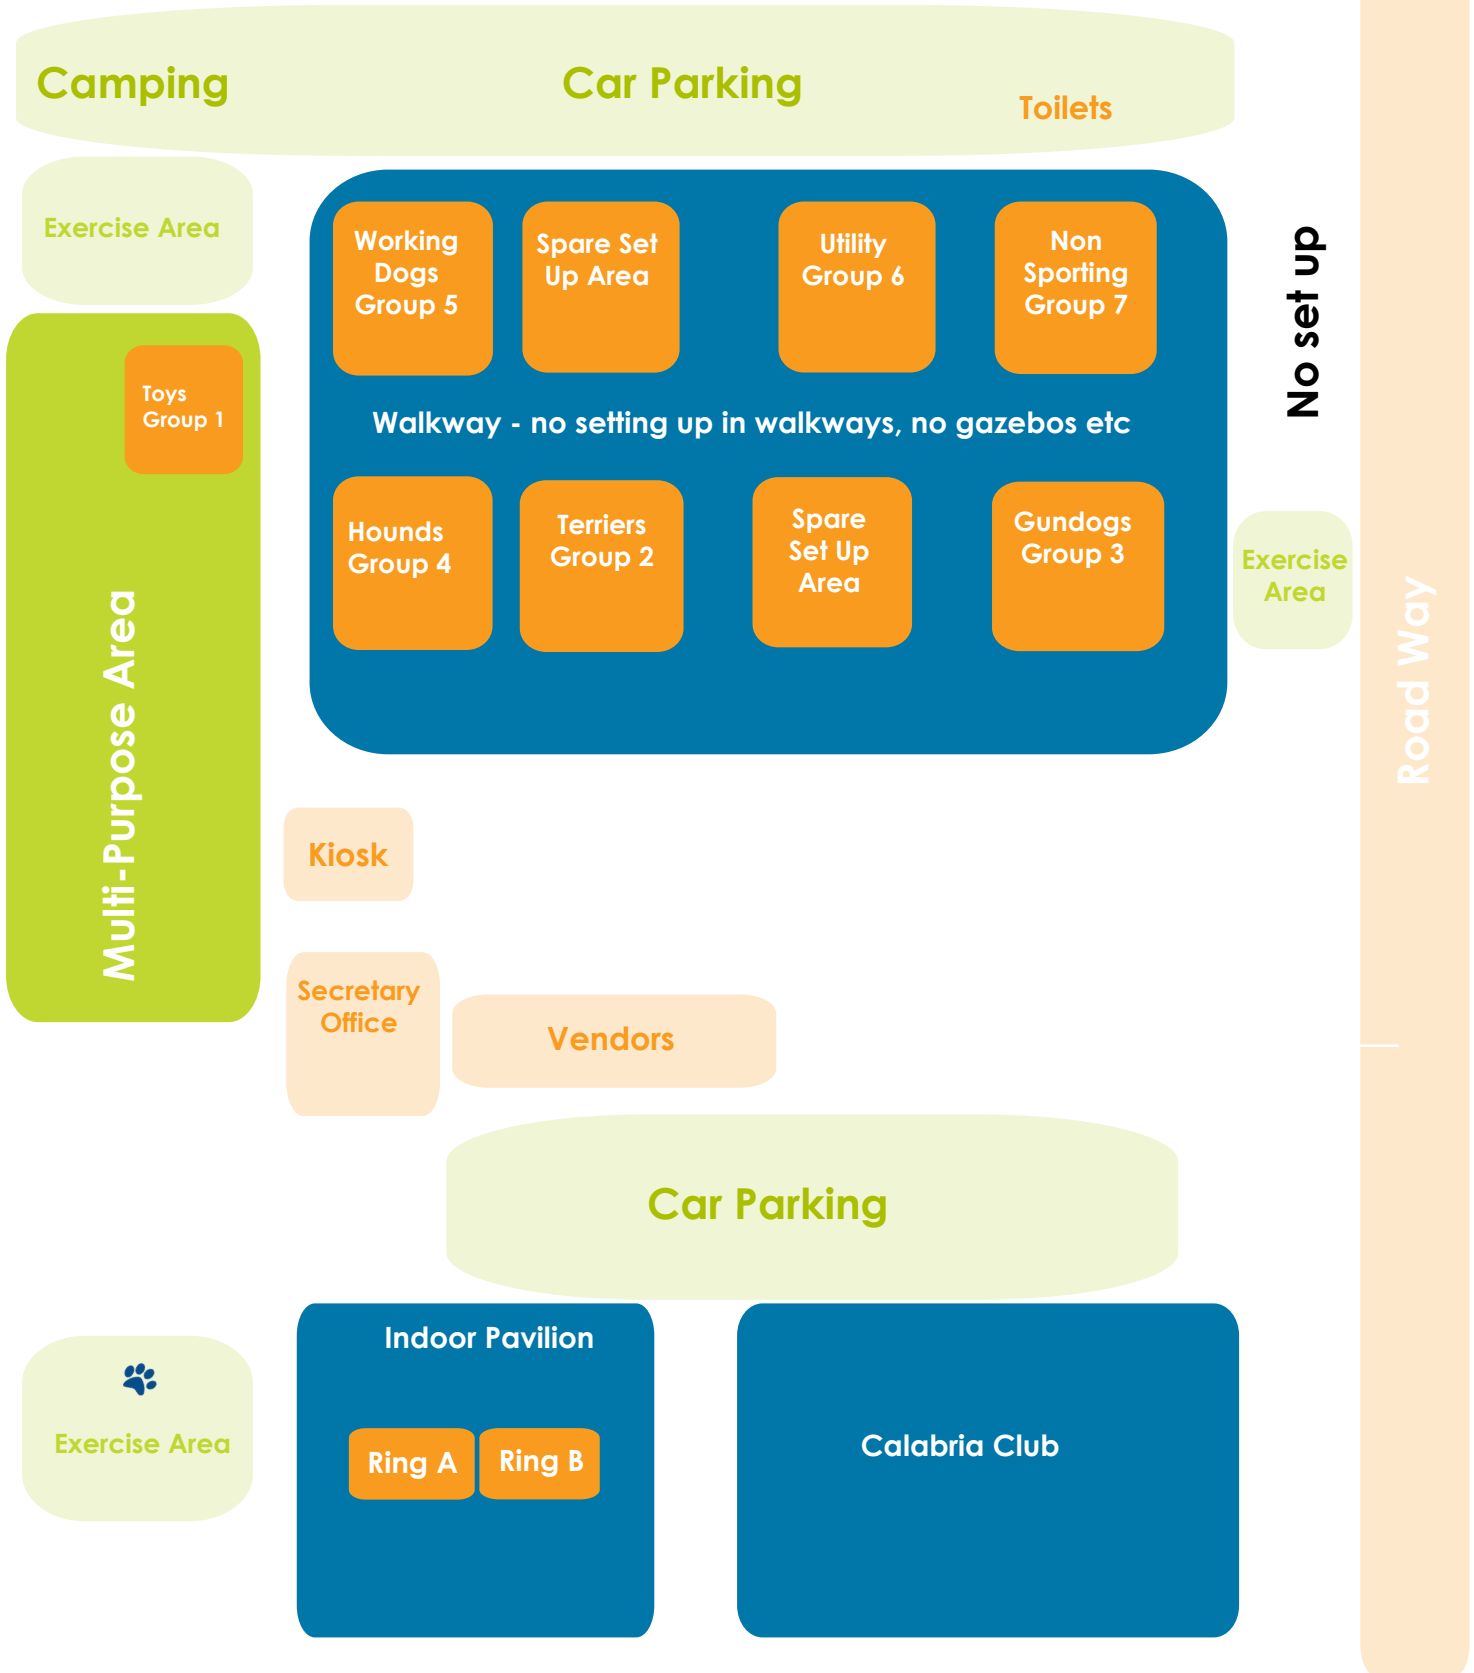

DOGS
VICTORIA
YOUR CANINE COMMUNITY

- Only fully self contained mobile homes or caravans are permitted for use when camping at KCC Park or the Bulla Exhibition Centre.
- Camping in tents is strictly prohibited.
- There are no showers located at either site.
- Camp sites are restricted to designated areas only. Maps are included here for your reference.
- Whilst there are some public toilets available at both venues, they are not located near the camping area and are closed outside of event and office hours.
- Booking confirmation must be obtained by Dogs Victoria prior to your stay. This booking confirmation must be shown to Dogs Victoria representatives if requested upon arrival.
- All bookings are non refundable.
- Only members of Dogs Australia state bodies are permitted to camp.
- Dogs Victoria reserves the right to decline camping requests if there is an overflow in bookings.

**\$17.50
PER
NIGHT**

Bookings and payment must be made via the Dogs Victoria office prior to arrival date

events@dogsvictoria.org.au | 9788 2500

DOGS
VICTORIA
YOUR CANINE COMMUNITY

KCC Park, 655 Westernport Highway (Dandenong Hastings Road), Skye