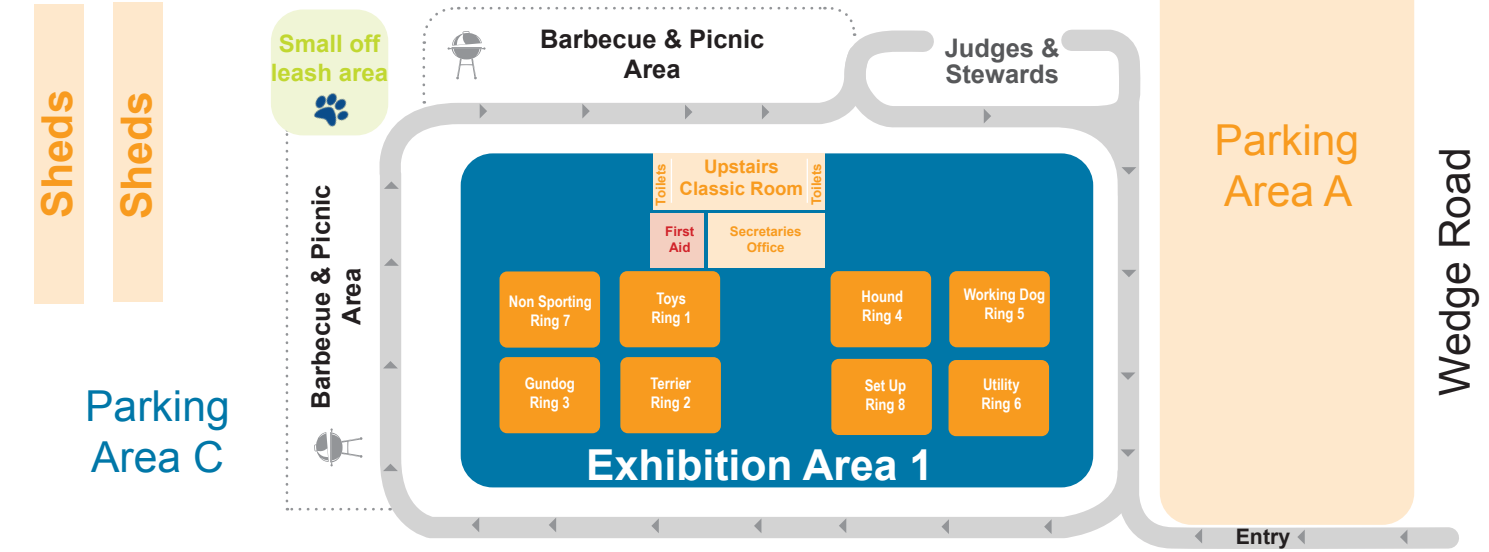

**DOGS**  
VICTORIA  
YOUR CANINE COMMUNITY

KCC Park  
655 Westernport Highway, Skye 3977 (Dandenong Hastings Road)