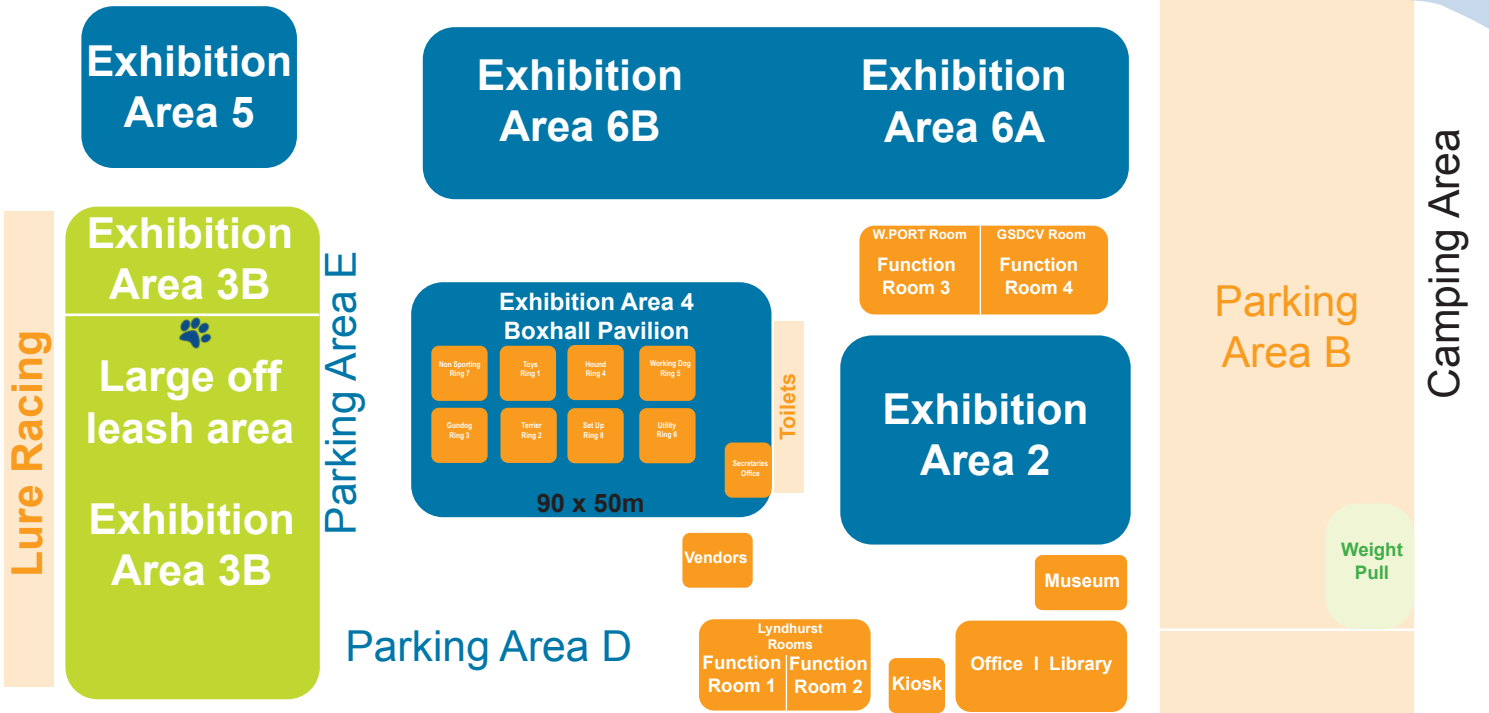

**DOGS**  
VICTORIA  
YOUR CANINE COMMUNITY

KCC Park  
655 Westernport Highway, Skye 3977 (Dandenong Hastings Road)