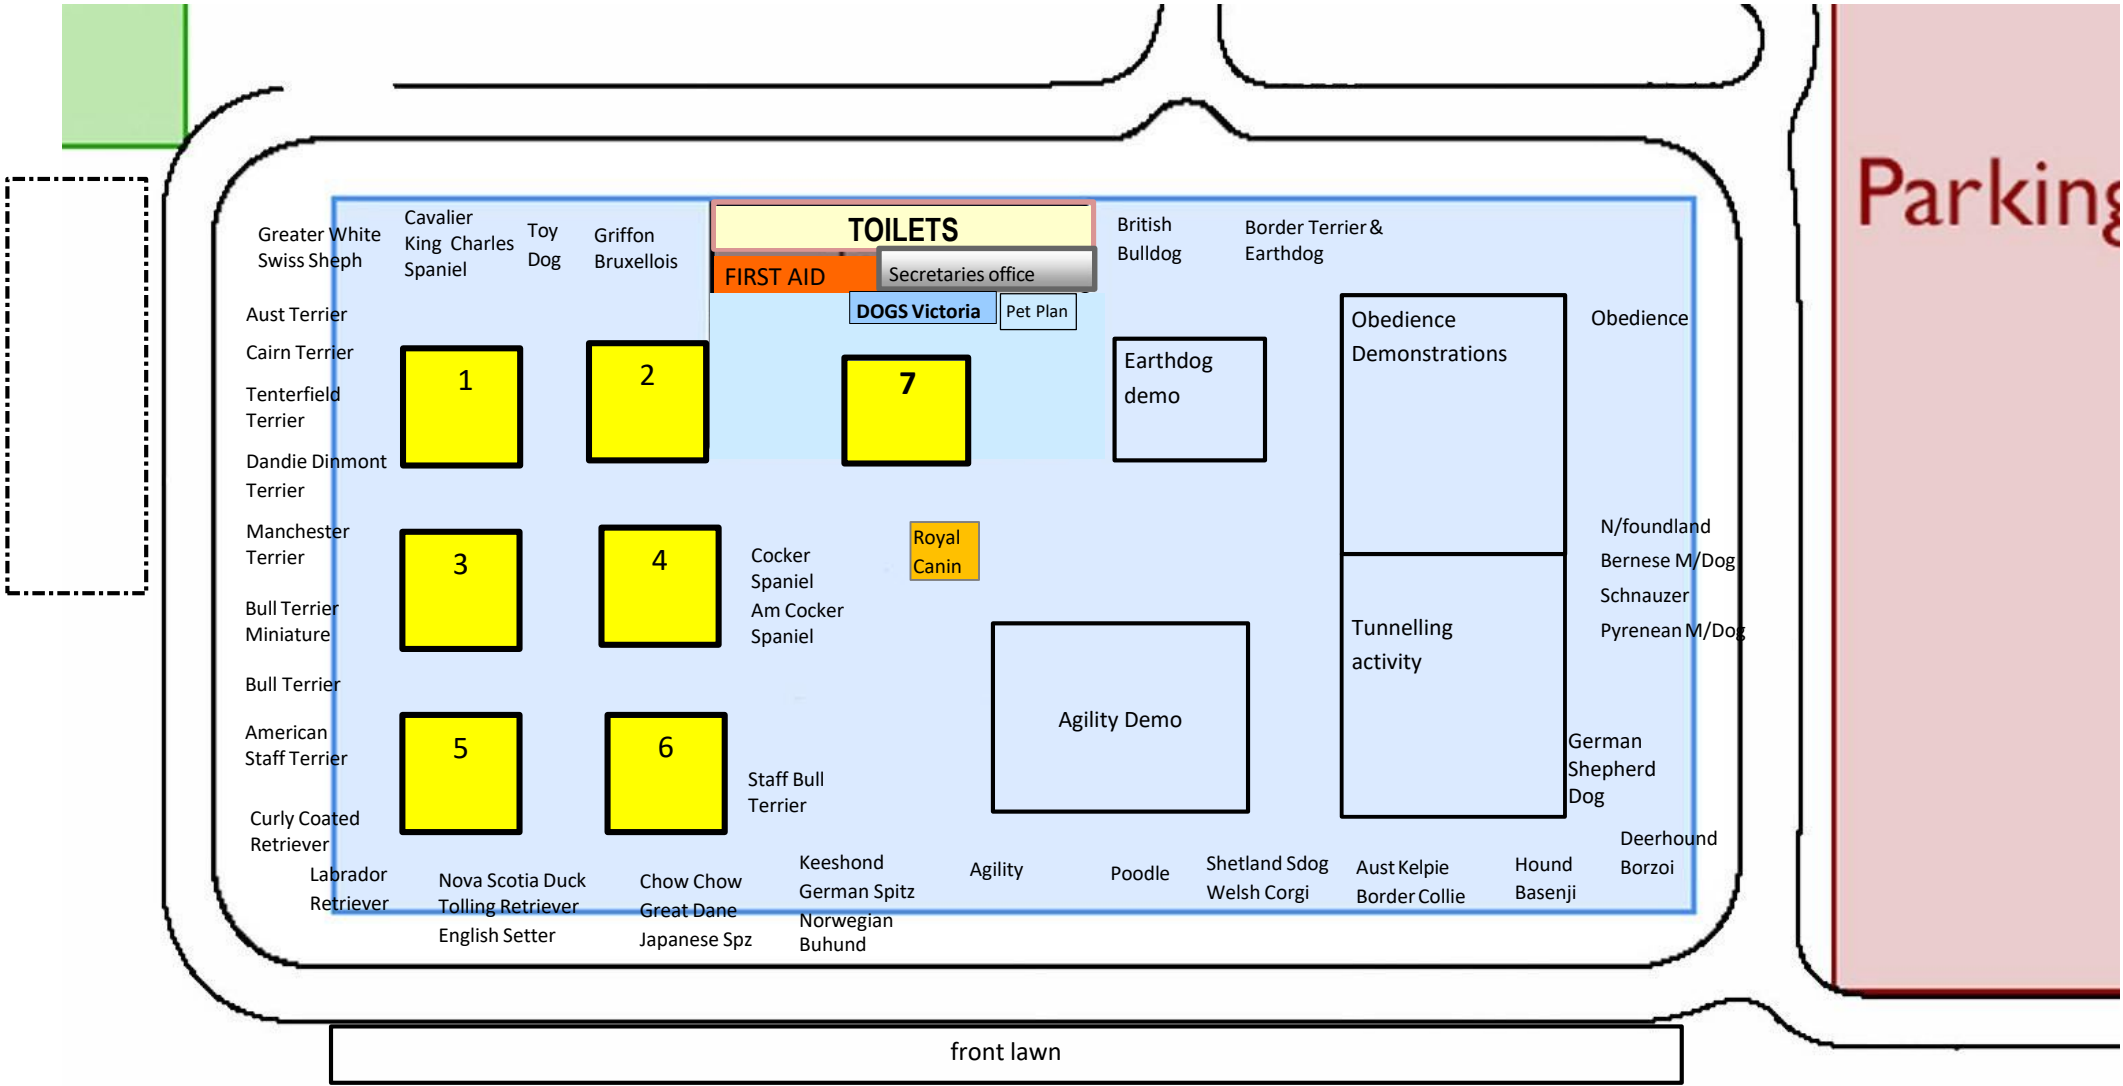

Rhodesian Ridgeback
Large Off lead

Team Golden
Dachshund
Group
Gazebos/BBQ/Picnic Area

Pavilion
Toy Poodle
Dances with Dogs
Market stalls

Exhibition Area 2
Market Stalls
Rottweiler

Westernport Highway (Dandenong Hastings Road)